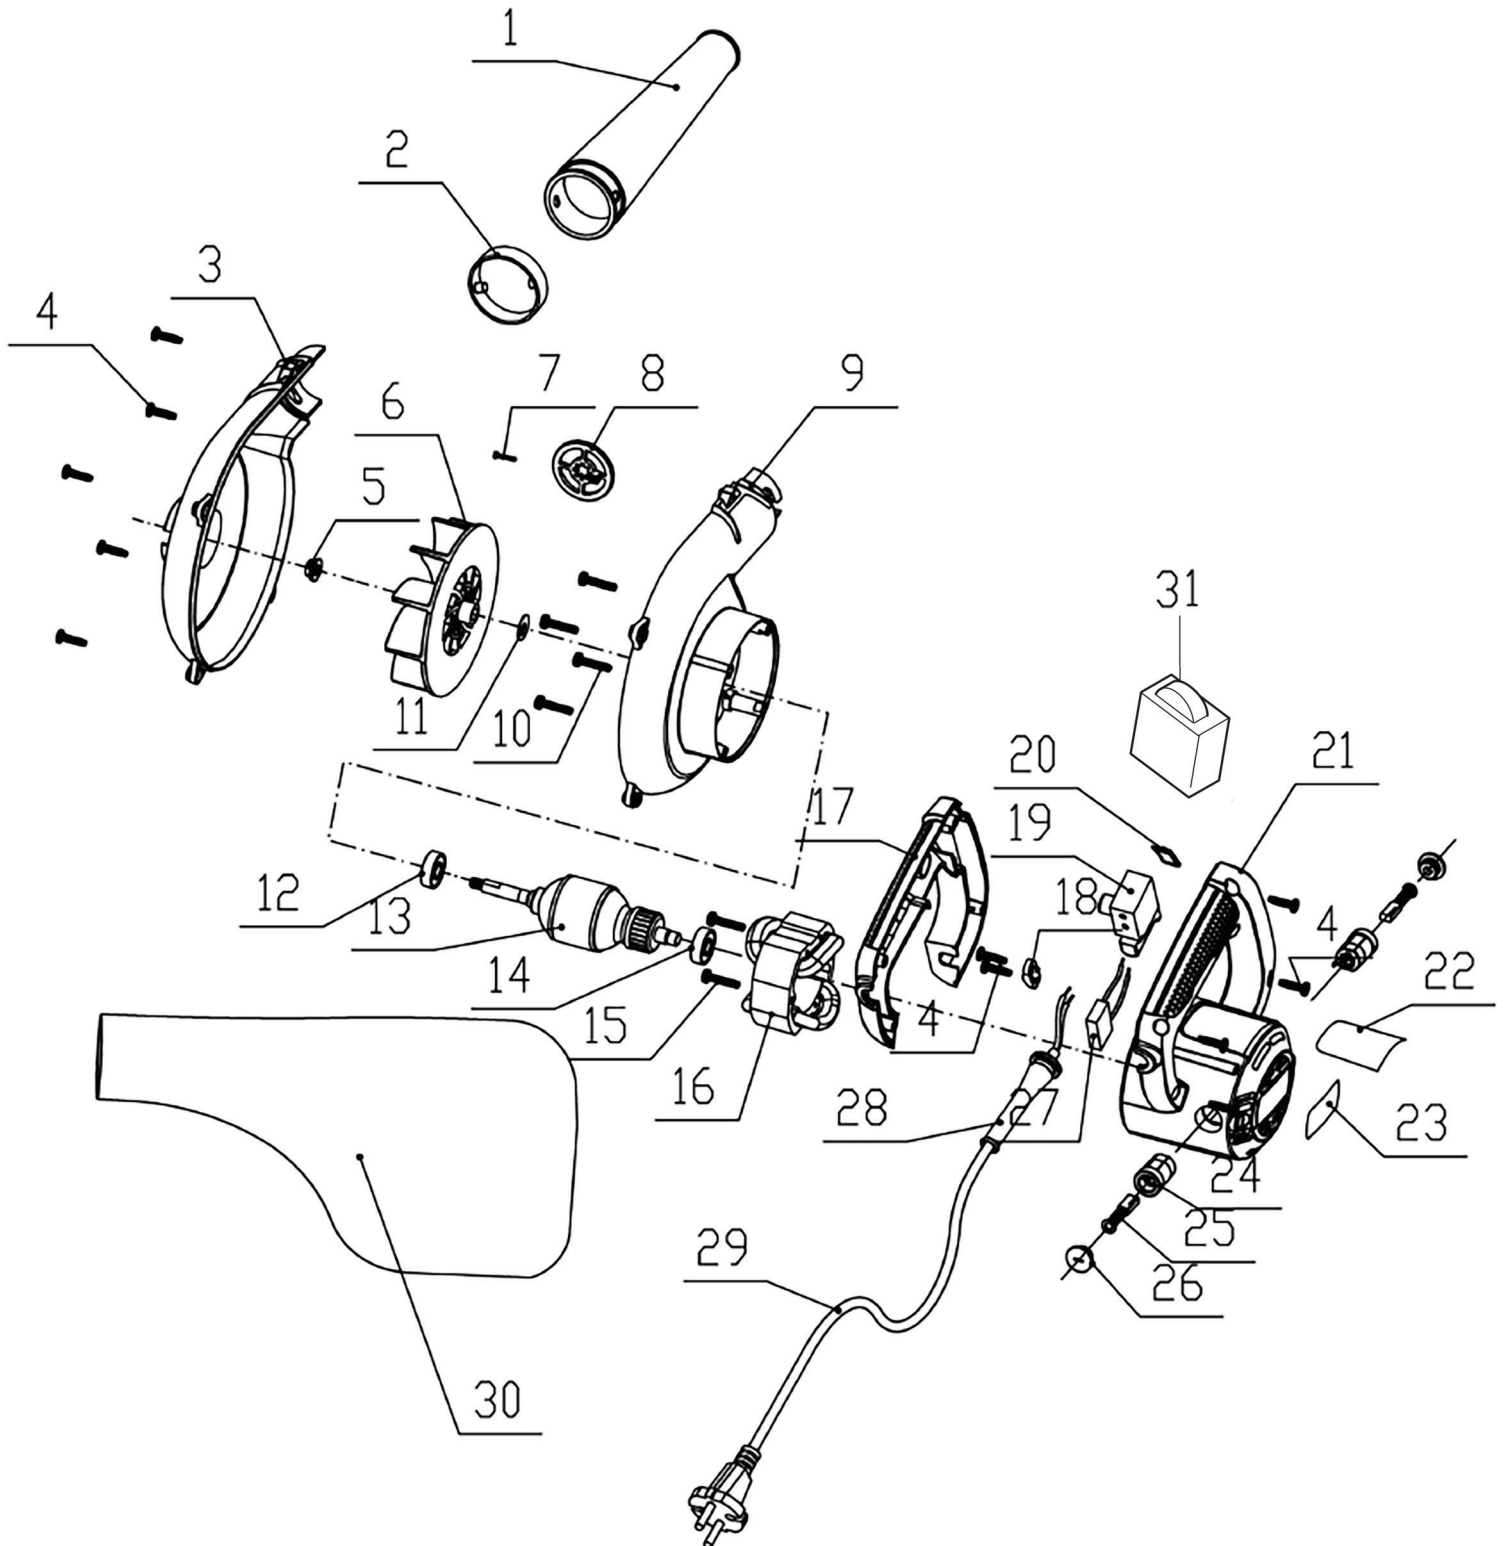

نقشه انفجاری بلور 600 وات کادکس مدل K4160

1	Wind Pipe		
2	Wind pipe ring		
3	Left wind housing		
4	Tapping Screw		
5	Nut		
6	Fan		
7	Tapping Screw		
8	Back plate		
9	Right Wind Housing		
10	Tapping Screw		
11	Pan Washer		
12	Bearing		
13	Armature		
14	Ball Bearing		
15	Tapping Screw		
16	Stator		
17	Handle cover		
18	cord clamp		
19	switch		
20	Adorn Block / PCB		
21	Motor mounting		
22	Detailed lable		
23	Logo lable		
24	Brush Holder		
25	Carbon brush		
26	brush cover		
27	Condenser		
28	Cord Jacket		
29	Cord plug		
30	Dust bag assy		
31	Variable speed Button		