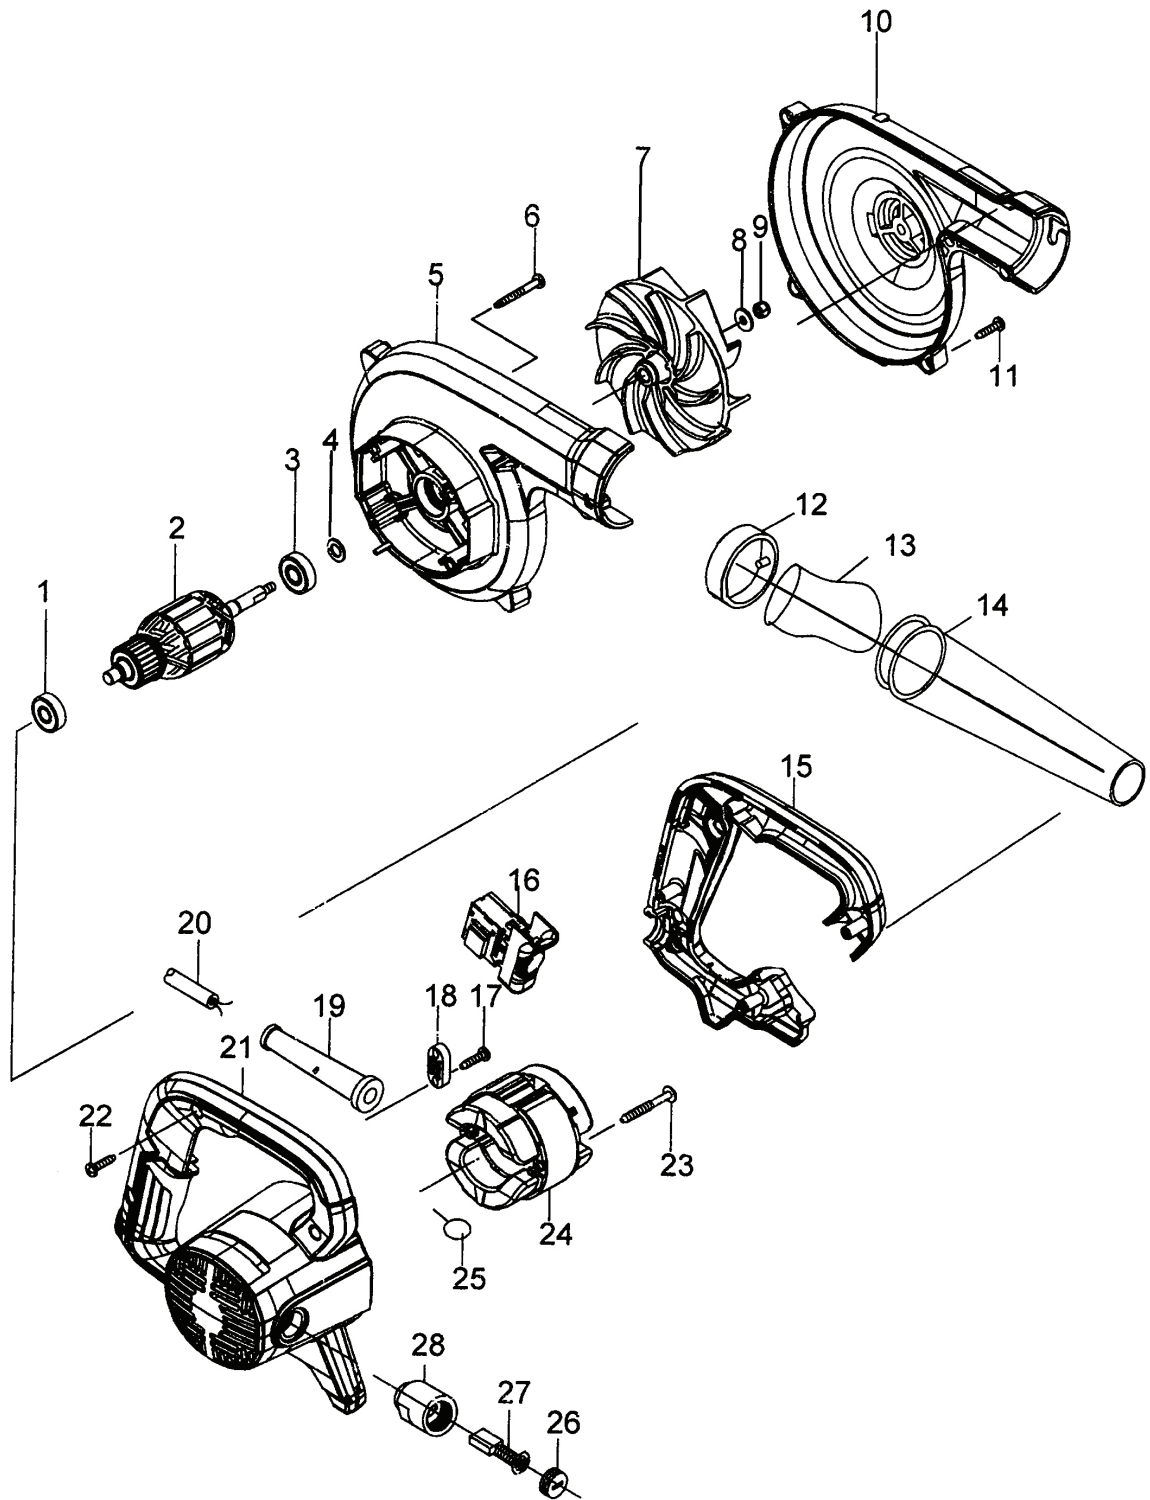

KADEX®
PREMIUM TOOLS

K4070
ITEM NO.

نقشه انفجاری بلور 700 وات کادکس مدل K4070

| | | | |
|-------|-----------------------|--|--|
| 1 | Bearing608 | | |
| 2 | Armature | | |
| 3 | Bearing 608 | | |
| 4 | Washer | | |
| 5 | Right shell | | |
| 6 | Screw | | |
| 7 | Fan | | |
| 8 | Washer | | |
| 9 | Nut | | |
| 10 | Left shell | | |
| 11-13 | Screw | | |
| 14 | Ring | | |
| 15 | Pouch | | |
| 16 | Tube | | |
| 17 | Left motor handle | | |
| 18 | Switch | | |
| 19 | Screw | | |
| 20 | Cable Cover | | |
| 21 | Cable sheath | | |
| 22 | Cable | | |
| 23 | Right Motor handle | | |
| 24 | Screw | | |
| 25 | Screw | | |
| 26 | Stator | | |
| 27 | Spring | | |
| 28 | Cover of brush holder | | |
| 29 | Carbon brush | | |
| 30 | Brush cover | | |
| | | | |
| | | | |
| | | | |
| | | | |